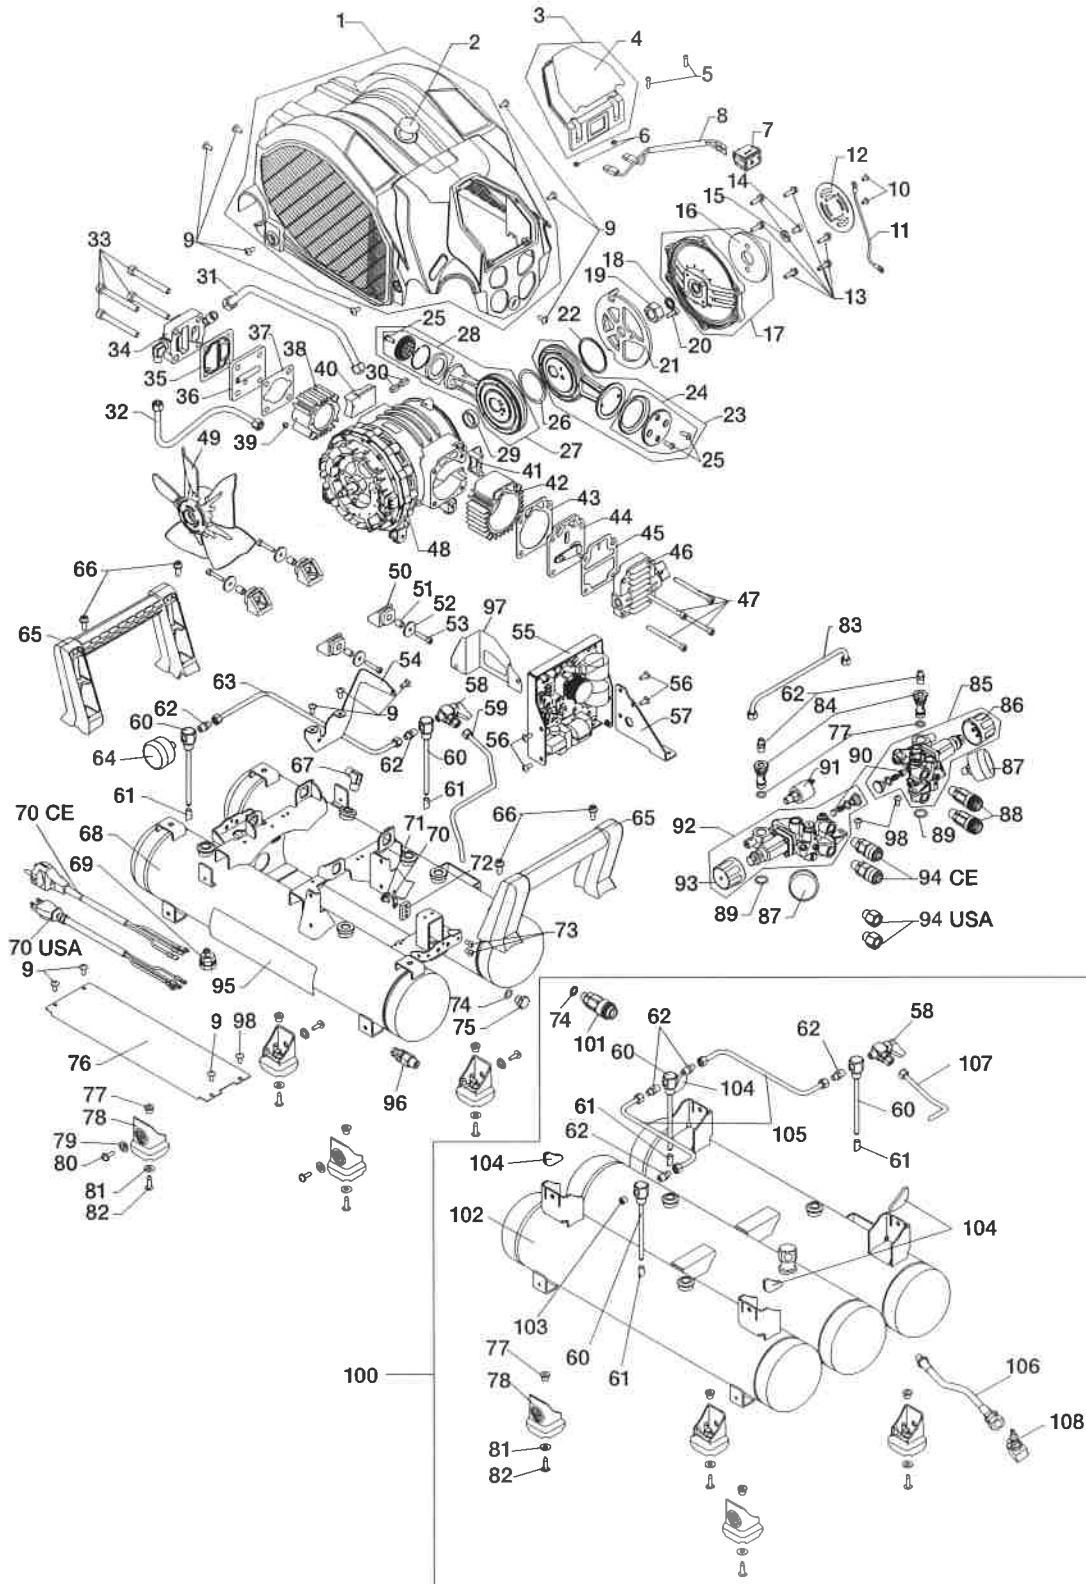

JUNE 2018

AKHL1260E

EXPLODED
VIEW AND SPARE
PARTS LIST

AKHL1260EX

EXPLODED
VIEW AND SPARE
PARTS LIST

Parts List MAX AKHL1260E / EX PowerLite Compressor

Part No	Part Code	Description	Part No	Part Code	Description
1	AK70678	COVER ASSY 1260E	51	AK15892	DAMPER COLLAR 1260E
2	AK15952	GATE LABEL 1260E	52	AK15893	DAMPER HOLDER 1260E
3	AK70674	SWITCH PANEL ASSY 1260E	53	BB40405	BOLT 5X25
4	AK15915	PANEL LABEL 1260E	54	AK15951	WIND GUIDE PLATE
5	AA21157	PAN HEAD SCREW 4X15	55	AK81343	INVERTER UNIT 1260E USA
6	CC41103	HEX. NUT 1-4	56	AA24507	PHILLIPS TRUSS HD. SCREW 5X12 CF
7	AK14857	POWER SWITCH ASSY	57	AK15950	INVERTER HOLD PLATE 3 1260E
8	AK15949	SWITCH WIRE ASSY 1260E	58	AK14179	DRAIN COCK
9	AA34805	SCRW 5X12	59	AK70666	EXHAUST PIPE UNIT 1110
10	BB40448	BOLT 4 X 6 T29036/T29062(REPLACES TA15543)	60	AK70664	DRAIN NIPPLE UNIT 1260E
11	AK15774	MORTOR WIRE	61	AK14180	DRAIN TUBE
12	AK15293	FILTER RETAINER	62	TT07018	JOINT MH-1061-OM
13	BB43804	SCREW 5X18	63	AK81338	DRAIN CONNECTING PIPE UNIT
14	BB40416	SCREW 6X10	64	AK15926	PRESSURE GAUGE 60BAR 1260E
15	EE39836	WASHER 6.2X17X3	65	AK15920	GRIP 1260E
16	AK15292	FILTER ELEMENT	66	BB43101	SCREW 6X16
17	AK70546	CRANKCASE CAP ASSY	67	TT07020	JOINT ML-2082-SN-OM
18	AK14617	SHAFT COLLAR	68	AK70649	AIR TANK UNIT 1260E
19	CC41107	NUT 1-16 P1.5	69	AK15478	STRAIN BUSHING SR-7W-2
20	BB40436	HEX.BOLT 6 X 14	70	AK15509	POWER CODE 1250 USA
21	AK15117	FLYWHEEL BALANCER	71	AA03104	SCREW 5X10
22	AK15137	6910 STOPPER	72	AK15462	EARTHING BAR 1250 CE
23	AK70418	CONNECTING ROD UNIT 60 KIT	73	AA21114	SCREW 5X8
24	AK81332	LIP RING MAINTENANCE KIT 1260E	74	HH11132	O-RING 1AP10A CN65072
25	BB86702	HEX. SOC. HD. CAP BUTT. BOLT 5X14	75	AK14678	DETENT PLUG M12X1.5 LEFT
26	AK15288	6009 STOPPER	76	AK15909	UNDER COVER 1260E
27	AK70419	CONNECTING ROD UNIT 40 KIT	77	AK15139	LEG RUBBER PIN
28	AK81333	LIP RING 40 MAINTENANCE KIT	78	AK15419	LEG RUBBER
29	AK15861	MOTOR AXIS COLLAR	79	AK14674	DAMPER COLLAR
30	AK15300	KEY 6X6X13.5	80	AA02518	PAN WASHER SCREW 5X16
31	AK81298	INTERMEDIATE PIPE UNIT	81	EE39812	PLANE WASHER 6.5X15X1
32	AK81334	DISCHARGE PIPE UNIT1260E	82	AA34808	CROSS RECESSED TRUSS HEAD TAPPING SCREW 5X20
33	BB40837	SCREW 8X70	83	AK81339	CONNECTING PIPE UNIT 1260E
34	AK81335	CYLINDER HEAD S ASSY 1260E	84	AK15116	REG NIPPLE
35	AK14143	HEAD SEAL S	85	AK81340	DELIVERY H ASSY 1260E
36	AK70393	VALVE SEAT UNIT S	86	AK15764	HANDLE H
37	AK14138	CYLINDER SEAL S	87	AK15925	PRESSURE GAUGE 35BAR 1260
38	AK15266	CYLINDER S	88	TT05027	AIR CHUCK HLL22M
39	AA21571	PAN HEAD SCREW 4X4	89	HH11187	O-RING 1AP15
40	AK14568	CRANKCASE SEAL S	90	AK70628	VALVE ELEMENT UNIT
41	AK14567	CRANKCASE SEAL F	91	AK15756	PRESSURE SENSOR IP66
42	AK15082	CYLINDER F	92	AK81341	DELIVERY L ASSY 1260E
43	AK14125	CULINDER SEAL	93	AK15763	HANDLE L
44	AK70395	VALVE SEAT UNIT S	94	AK14891	R-NPT NIPPLE
45	AK14128	HEAD SEAL F	95	AK15932	RATING LABEL 1260E USA
46	AK81297	CYLINDER HEAD F ASSY	96	AK15456	RELIEF VALVE 565PSI
47	BB40838	SCREW 6X70	97	AK15966	DRAIN GUARD
48	AK70594	DC BRUSHLESS MORTOR UNIT	98	AA34806	SCREW 5X16
49	AK70604	COOLING FAN UNIT	999	AK14754	44-44K CONNECTING HOSE
50	AK15891	DAMPER 1260E			