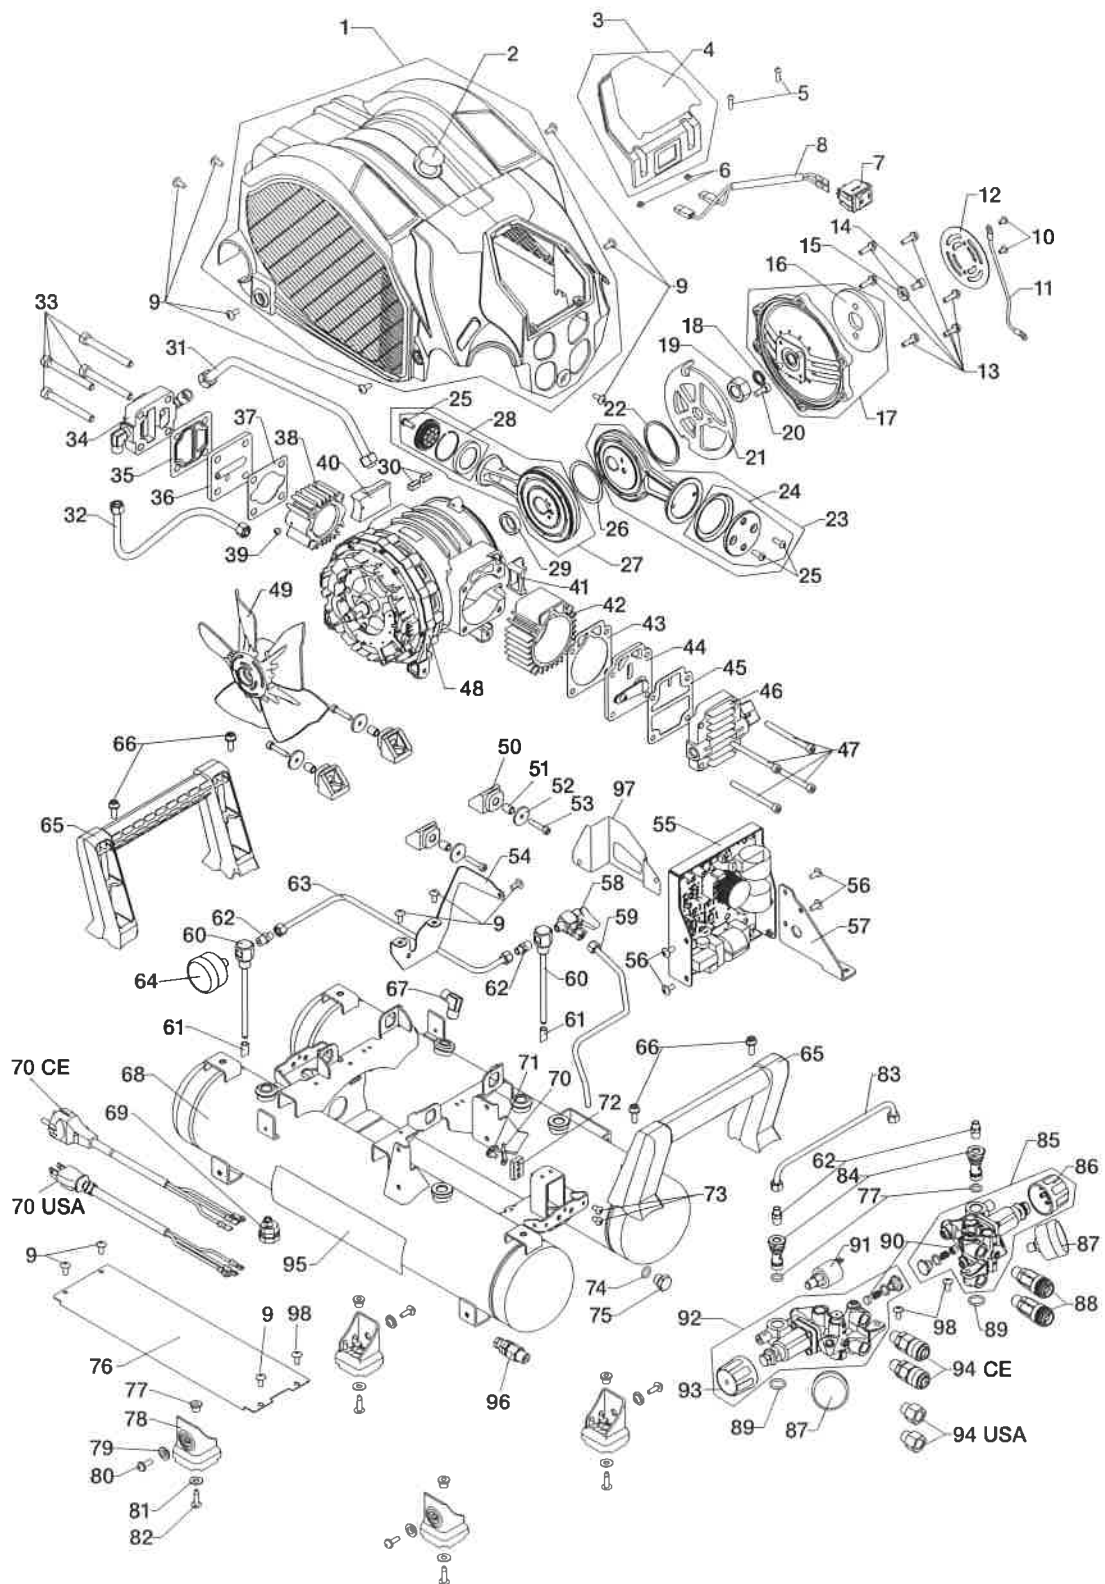

JUNE 2018

AKHL1260E

EXPLODED
VIEW AND SPARE
PARTS LIST

AKHL1260EX

EXPLODED
VIEW AND SPARE
PARTS LIST

Parts List MAX AKHL1260E / EX PowerLite Compressor

Part No	Part Code	Description	Part No	Part Code	Description
1	AK70678	COVER ASSY 1260E	51	AK15892	DAMPER COLLAR 1260E
2	AK15952	GATE LABEL 1260E	52	AK15893	DAMPER HOLDER 1260E
3	AK70674	SWITCH PANEL ASSY 1260E	53	BB40405	BOLT 5X25
4	AK15915	PANEL LABEL 1260E	54	AK15951	WIND GUIDE PLATE
5	AA21157	PAN HEAD SCREW 4X15	55	AK81343	INVERTER UNIT 1260E USA
6	CC41103	HEX. NUT 1-4	56	AA24507	PHILLIPS TRUSS HD. SCREW 5X12 CF
7	AK14857	POWER SWITCH ASSY	57	AK15950	INVERTER HOLD PLATE 3 1260E
8	AK15949	SWITCH WIRE ASSY 1260E	58	AK14179	DRAIN COCK
9	AA34805	SCRW 5X12	59	AK70666	EXHAUST PIPE UNIT 1110
10	BB40448	BOLT 4 X 6 T29036/T29062(REPLACES TA15543)	60	AK70664	DRAIN NIPPLE UNIT 1260E
11	AK15774	MORTOR WIRE	61	AK14180	DRAIN TUBE
12	AK15293	FILTER RETAINER	62	TT07018	JOINT MH-1061-OM
13	BB43804	SCREW 5X18	63	AK81338	DRAIN CONNECTING PIPE UNIT
14	BB40416	SCREW 6X10	64	AK15926	PRESSURE GAUGE 60BAR 1260E
15	EE39836	WASHER 6.2X17X3	65	AK15920	GRIP 1260E
16	AK15292	FILTER ELEMENT	66	BB43101	SCREW 6X16
17	AK70546	CRANKCASE CAP ASSY	67	TT07020	JOINT ML-2082-SN-OM
18	AK14617	SHAFT COLLAR	68	AK70649	AIR TANK UNIT 1260E
19	CC41107	NUT 1-16 P1.5	69	AK15478	STRAIN BUSHING SR-7W-2
20	BB40436	HEX.BOLT 6 X 14	70	AK15509	POWER CODE 1250 USA
21	AK15117	FLYWHEEL BALANCER	71	AA03104	SCREW 5X10
22	AK15137	6910 STOPPER	72	AK15462	EARTHING BAR 1250 CE
23	AK70418	CONNECTING ROD UNIT 60 KIT	73	AA21114	SCREW 5X8
24	AK81332	LIP RING MAINTENANCE KIT 1260E	74	HH11132	O-RING 1AP10A CN65072
25	BB86702	HEX. SOC. HD. CAP BUTT. BOLT 5X14	75	AK14678	DETENT PLUG M12X1.5 LEFT
26	AK15288	6009 STOPPER	76	AK15909	UNDER COVER 1260E
27	AK70419	CONNECTING ROD UNIT 40 KIT	77	AK15139	LEG RUBBER PIN
28	AK81333	LIP RING 40 MAINTENANCE KIT	78	AK15419	LEG RUBBER
29	AK15861	MOTOR AXIS COLLAR	79	AK14674	DAMPER COLLAR
30	AK15300	KEY 6X6X13.5	80	AA02518	PAN WASHER SCREW 5X16
31	AK81298	INTERMEDIATE PIPE UNIT	81	EE39812	PLANE WASHER 6.5X15X1
32	AK81334	DISCHARGE PIPE UNIT1260E	82	AA34808	CROSS RECESSED TRUSS HEAD TAPPING SCREW 5X20
33	BB40837	SCREW 8X70	83	AK81339	CONNECTING PIPE UNIT 1260E
34	AK81335	CYLINDER HEAD S ASSY 1260E	84	AK15116	REG NIPPLE
35	AK14143	HEAD SEAL S	85	AK81340	DELIVERY H ASSY 1260E
36	AK70393	VALVE SEAT UNIT S	86	AK15764	HANDLE H
37	AK14138	CYLINDER SEAL S	87	AK15925	PRESSURE GAUGE 35BAR 1260
38	AK15266	CYLINDER S	88	TT05027	AIR CHUCK HLL22M
39	AA21571	PAN HEAD SCREW 4X4	89	HH11187	O-RING 1AP15
40	AK14568	CRANKCASE SEAL S	90	AK70628	VALVE ELEMENT UNIT
41	AK14567	CRANKCASE SEAL F	91	AK15756	PRESSURE SENSOR IP66
42	AK15082	CYLINDER F	92	AK81341	DELIVERY L ASSY 1260E
43	AK14125	CULINDER SEAL	93	AK15763	HANDLE L
44	AK70395	VALVE SEAT UNIT S	94	AK14891	R-NPT NIPPLE
45	AK14128	HEAD SEAL F	95	AK15932	RATING LABEL 1260E USA
46	AK81297	CYLINDER HEAD F ASSY	96	AK15456	RELIEF VALVE 565PSI
47	BB40838	SCREW 6X70	97	AK15966	DRAIN GUARD
48	AK70594	DC BRUSHLESS MORTOR UNIT	98	AA34806	SCREW 5X16
49	AK70604	COOLING FAN UNIT	999	AK14754	44-44K CONNECTING HOSE
50	AK15891	DAMPER 1260E			